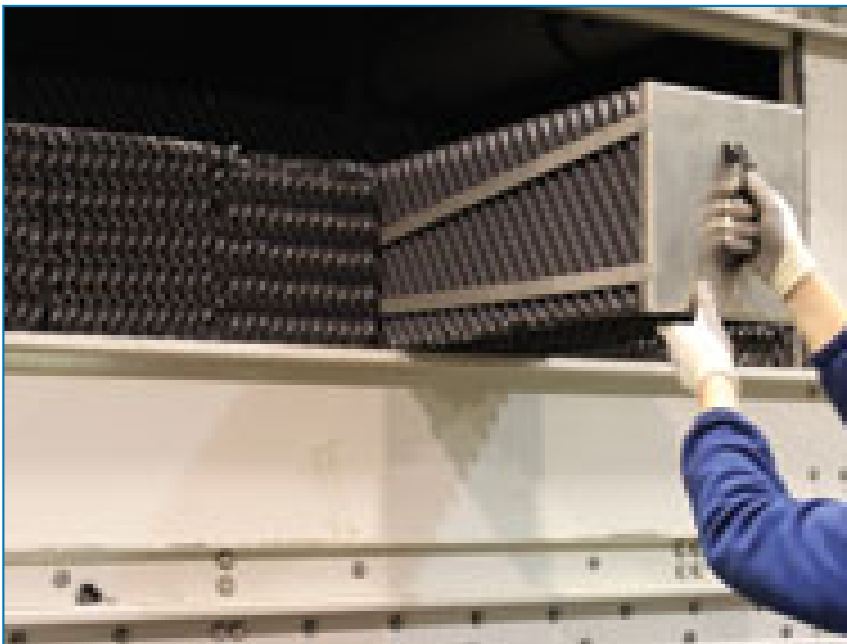

Open cooling towers

Options and accessories

Removable fill and side panel

Some [Versapak](#) fill bundles have handles for easy removal and fill inspection!
Screw-knob side access panels for fast dismantling.

Selecting these fill modules will

- Facilitate your year-round system maintenance
- Help improve your system hygiene

Want to benefit from removable side panels and fill modules? Contact your local [BAC representative](#) for more information.