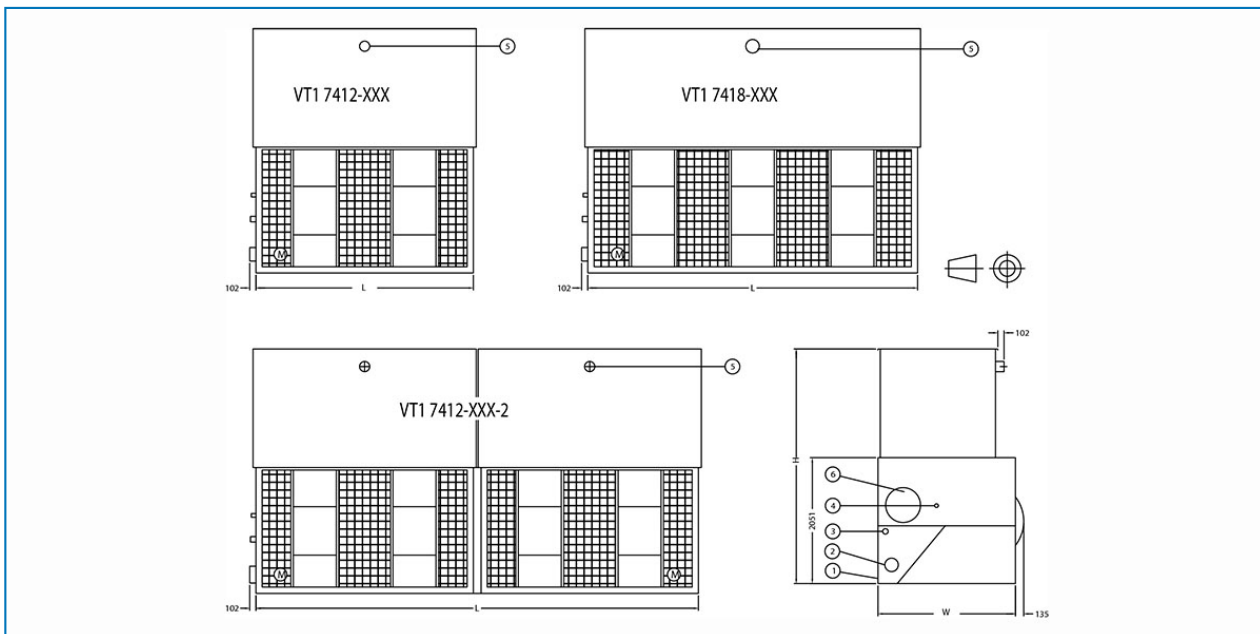

1. Afvoer ND 50; 2. Wateruitlaat; 3. Overloop ND50; 4. Make-up ND25; 5. Waterinlaat; 6. Toegangsdeur.